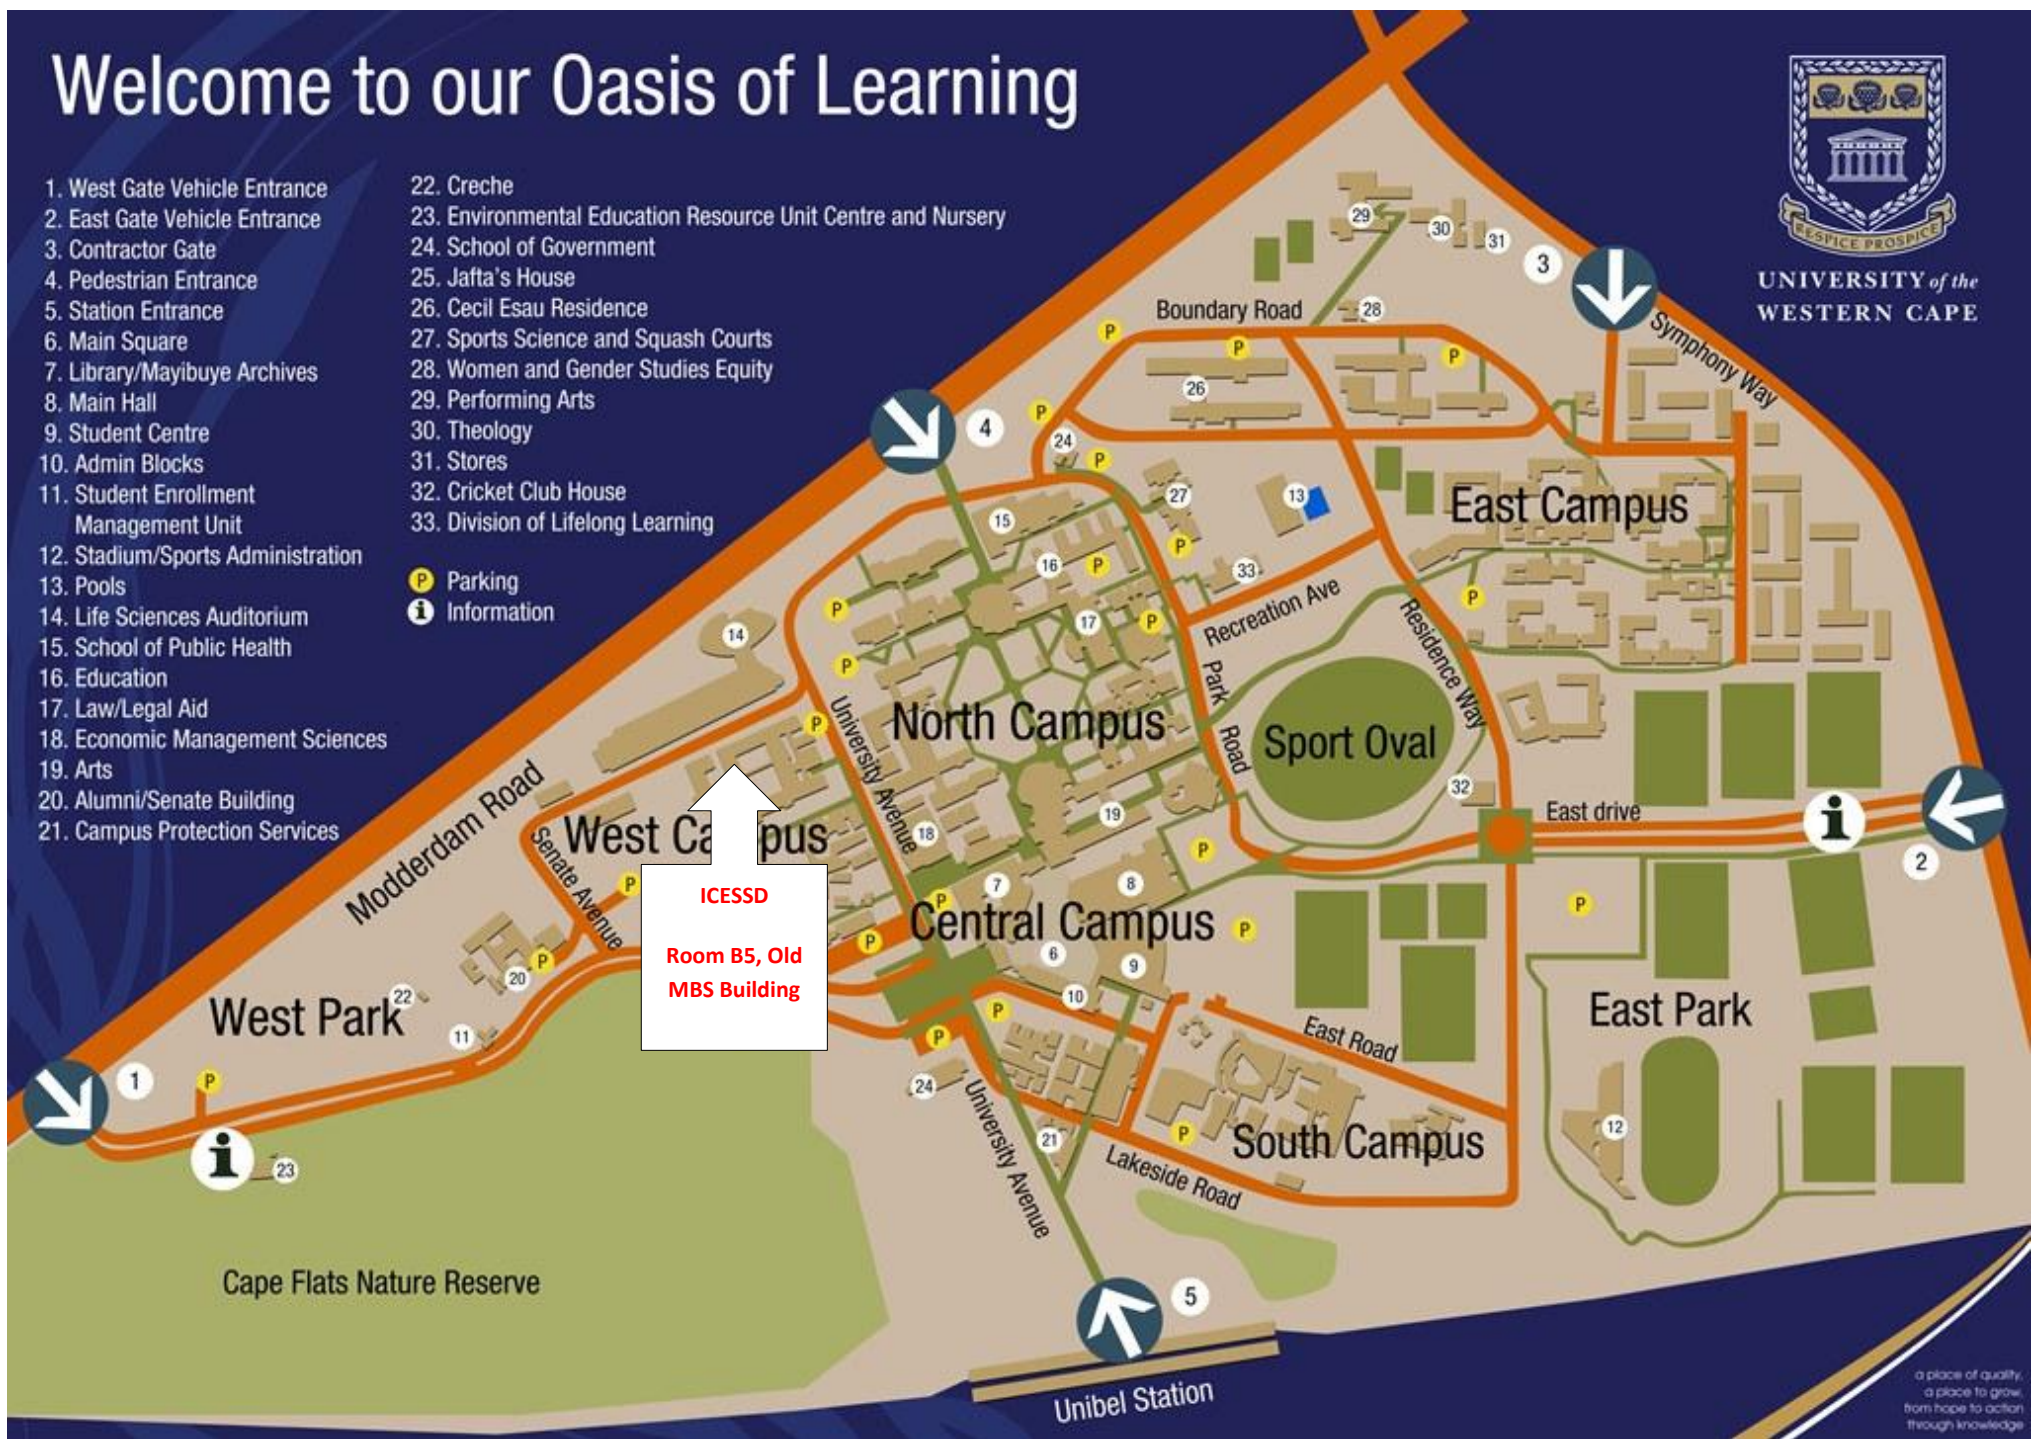

Welcome to our Oasis of Learning

UNIVERSITY of the
WESTERN CAPE

1. West Gate Vehicle Entrance	22. Creche
2. East Gate Vehicle Entrance	23. Environmental Education Resource Unit Centre and Nursery
3. Contractor Gate	24. School of Government
4. Pedestrian Entrance	25. Jafta's House
5. Station Entrance	26. Cecil Esau Residence
6. Main Square	27. Sports Science and Squash Courts
7. Library/Mayibuye Archives	28. Women and Gender Studies Equity
8. Main Hall	29. Performing Arts
9. Student Centre	30. Theology
10. Admin Blocks	31. Stores
11. Student Enrollment Management Unit	32. Cricket Club House
12. Stadium/Sports Administration	33. Division of Lifelong Learning

- Parking
- Information

ICESSD
Room B5, Old
MBS Building

a place of quality,
a place to grow,
from hope to action
through knowledge